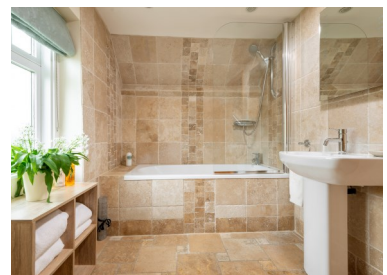

THE FORGE

A charming 2 bedroom cottage, formerly the blacksmith's shop, now extended and converted to offer quality 5 star Gold holiday accommodation. Set on Broadgate Farm between the village of Walkington (1 mile) and the historic town of Beverley (2 miles) in Yorkshire within a small complex of holiday cottages.

The cottage stands alone with views across the fields to Blackmerdale Bottom, there is a fully enclosed garden with lawn and patio compete with garden furniture. Please visit our website for more details of activities in the area, photos & virtual tour of the cottage.

Ground floor

Kitchen/diner with electric oven, gas hob, microwave, dishwasher, washing machine & fridge freezer. Dining table to comfortably seat 5. Sitting room with comfortable seating, oak floor, wood burning stove, Free Sat TV, DVD, hi-fi & wi-fi. Downstairs cloakroom

First floor

Master bedroom with king size bed, second bedroom with zip and link beds to offer either twin beds or an extra king size bed—also space for a put up bed. Bathroom with thermostatic shower over the bath, WC, basin and shaver point.

Outside

Off road parking for 2 cars, patio with garden furniture fully enclosed garden.

Heated by underfloor heating downstairs and radiators to the first floor all fuel and power are included. Bed linen and towels included. Travel cot, highchair & put up bed available on request.

**SHORT BREAKS AVAILABLE & FLEXIBLE
START DATES**

Please visit our website
www.broadgatefarmcottages.co.uk
Call 01482 888111