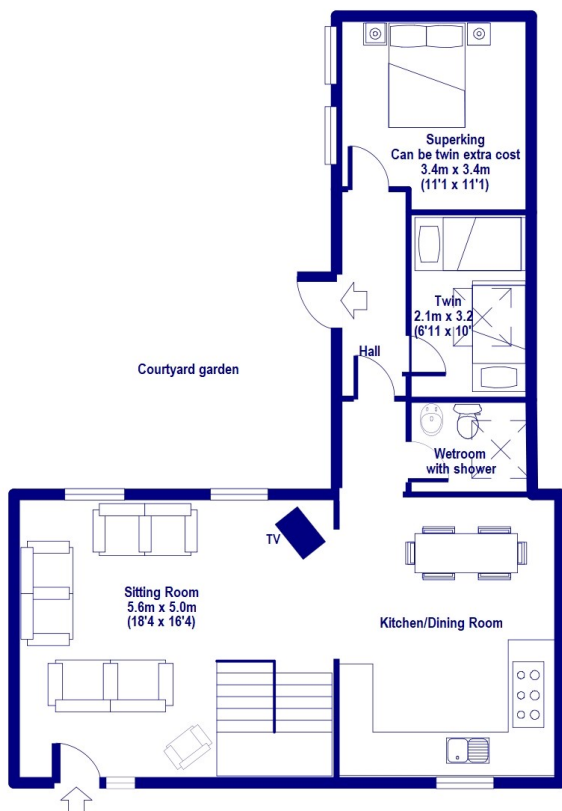

At a glance...

	SLEEPS	BATH	SHOWER	WASHER	DISH WASHER	WOOD BURNER	OUTSIDE
FORGE	4 + put up for child	Yes	Over Bath	Yes	Yes	Yes	Garden & Patio
STABLES	4 + put up for child	Yes	2	Yes	Slimline	Yes	Courtyard & Planting
FOLDYARD	4	No	1	Yes	Yes	Yes	Garden, Patio & Planting
GRANARY	6	Yes	2	Yes	Yes	Yes	Courtyard & Planting
BARN HOUSE	8 + put up for child	Yes	3	Yes	Yes	No	Courtyard & Planting
CART HOUSE	9 + 3x put up for child	Yes	4	Yes	Yes	Yes	Garden, Patio & Planting
CART HOUSE 2	4 + put up for child	Yes	2	Yes	Yes	Yes	Garden, Patio & Planting
COURTYARD	5 + put up bed for child	No	2	Yes	Yes	Yes	Garden, Patio & Planting
HIGH BARN	12 + put up for child	Yes	4	Yes	Yes	Yes	Garden, Patio & Planting

All Cottages

No smoking * Free wi-fi * FreeSat /Smart TV * Hi-fi with Bluetooth * Cot space

2 parking spaces * Dogs by arrangement * Online booking/availability

THE BARN HOUSE

Sleeps 8+1 in 4 bedrooms