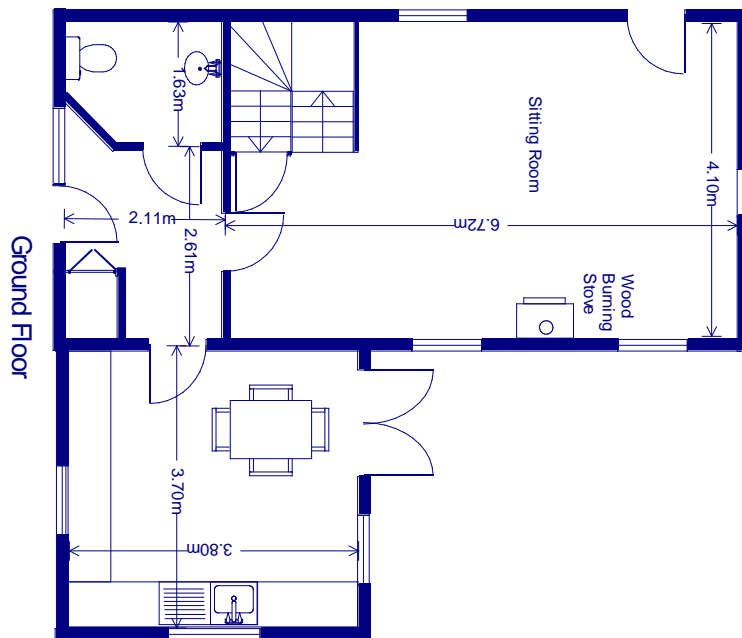

SLEEPS	BATH	SHOWER	WASHER-DRIER	DISH-WASHER	WOOD BURNER	GARDEN	PETS ALLOWED
Forge	4 + put up for child	Yes	Over bath	Washing Machine	Yes	Wood burner	Garden & patio	Yes
Stables	4 + put up for child	Yes	2	Washer drier	Slimline	Wood burner	Patio and planting	No
Foldyard	4	No	1	Washing Machine	Yes	Wood burner	Garden, patio and planting	Yes
Granary	6	Yes	2	Washing Machine	Yes	Wood burner	Patio and planting	Yes
Barn House	8 + put up for child	Yes	3	Washing Machine	Yes	No	Patio and planting	Yes

All cottages

	Free Broadband		No smoking		Free Sat DVD Hi-fi		Yes		2 Ask if more required

THE FORGE