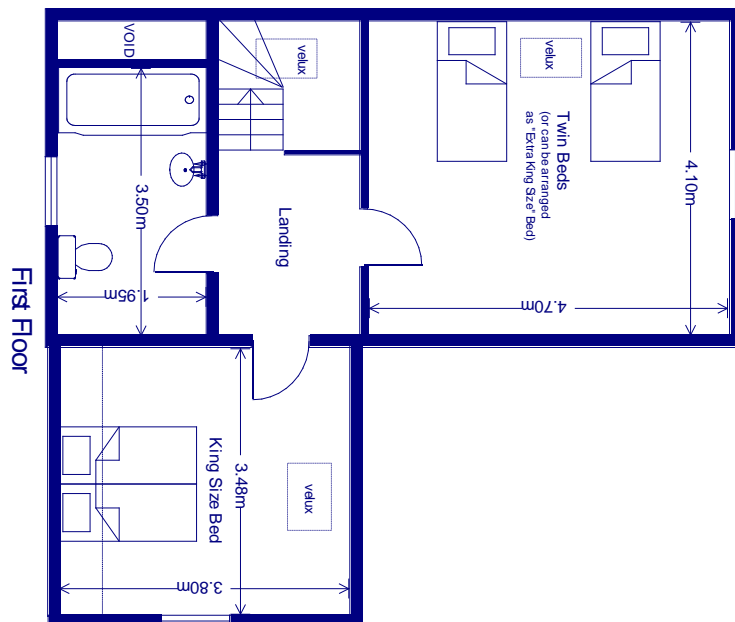

SLEEPS	BATH	SHOWER	WASHER-DRIER	DISH-WASHER	WOOD BURNER	GARDEN	PETS ALLOWED
Forge	4 + put up for child	Yes	Over bath	Washing Machine	Yes	Wood burner	Garden & patio	Yes
Stables	4 + put up for child	Yes	2	Washer drier	Slimline	Wood burner	Patio and planting	No
Foldyard	4	No	1	Washing Machine	Yes	Wood burner	Garden, patio and planting	Yes
Granary	6	Yes	2	Washing Machine	Yes	Wood burner	Patio and planting	Yes
Barn House	8 + put up for child	Yes	3	Washing Machine	Yes	No	Patio and planting	Yes

All cottages

	Free Broadband		No smoking		Free Sat DVD Hi-fi		Yes		2 Ask if more required

THE FORGE